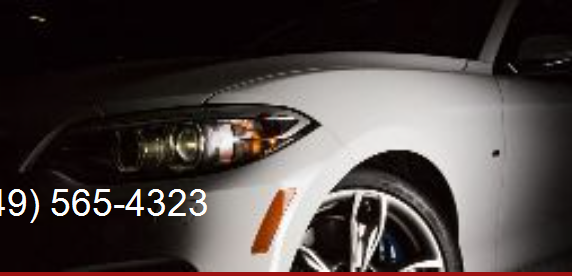

# LSM CARS

<http://www.lsmcars.com> (949) 565-4323

Stock #: 181326  
VIN: 1C4RJEBG2LC181326  
Mileage: 48,181  
Engine: V6, VVT, 3.6 Liter  
Transmission: Automatic  
Ext. Color: White

|           |           |
|-----------|-----------|
| CITY      | HWY       |
| <b>19</b> | <b>26</b> |
| MPG       | MPG       |