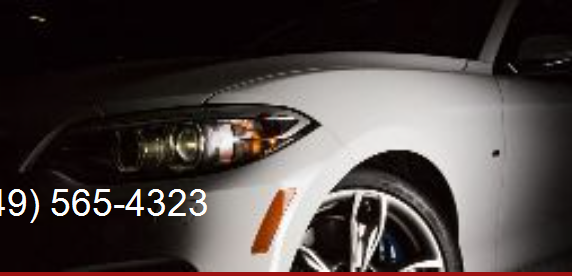

LSM CARS

<http://www.lsmcars.com> (949) 565-4323

2019 Mercedes-Benz A-Class A 220 Sedan 4D

Buy From Us With
CONFIDENCE!

AutoCheck Score
SIMILAR VEHICLES SCORE
87 - 92

89

Stock #: 026052
VIN: WDD3G4EB4KW026052
Mileage: 45,949
Engine: 4-Cyl, Turbo, 2.0 Liter
Transmission: Automatic
Ext. Color: White

CITY	HWY
24	35
MPG	MPG

Gas MPG is based on EPA rating at time of manufacture.

COMFORT EQUIPMENT & ACCESSORIES

4-Cyl, Turbo, 2.0 Liter
Premium Pkg
Automatic, 7-Spd w/7G-DCT
Alarm System
Keyless Entry
Bluetooth Wireless
Surround View Camera
AMG Line
Mercedes me
Tilt & Telescoping Wheel
F&R Side Air Bags
ABS (4-Wheel)
Navigation System
AM/FM Stereo
Dual Power Seats
Electronic Traction Control
Leather
LED Headlamps
Multimedia Pkg
AMG Line w/Night Pkg
Backup Camera
Hill Start Assist
Rear Spoiler